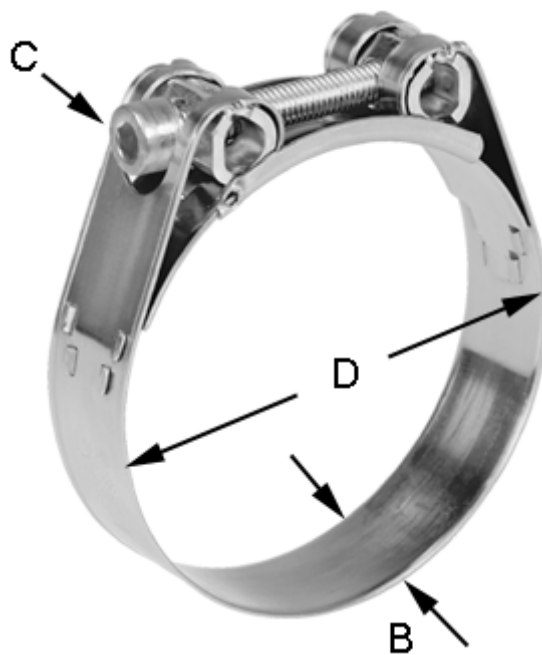

Article number: 025917205061

Description: Heavy Duty Clamp GBS M 61/20 W5 ISK STC

Measures

C (screw type) = ISK
Diameter D = 59-63
Width B = 20